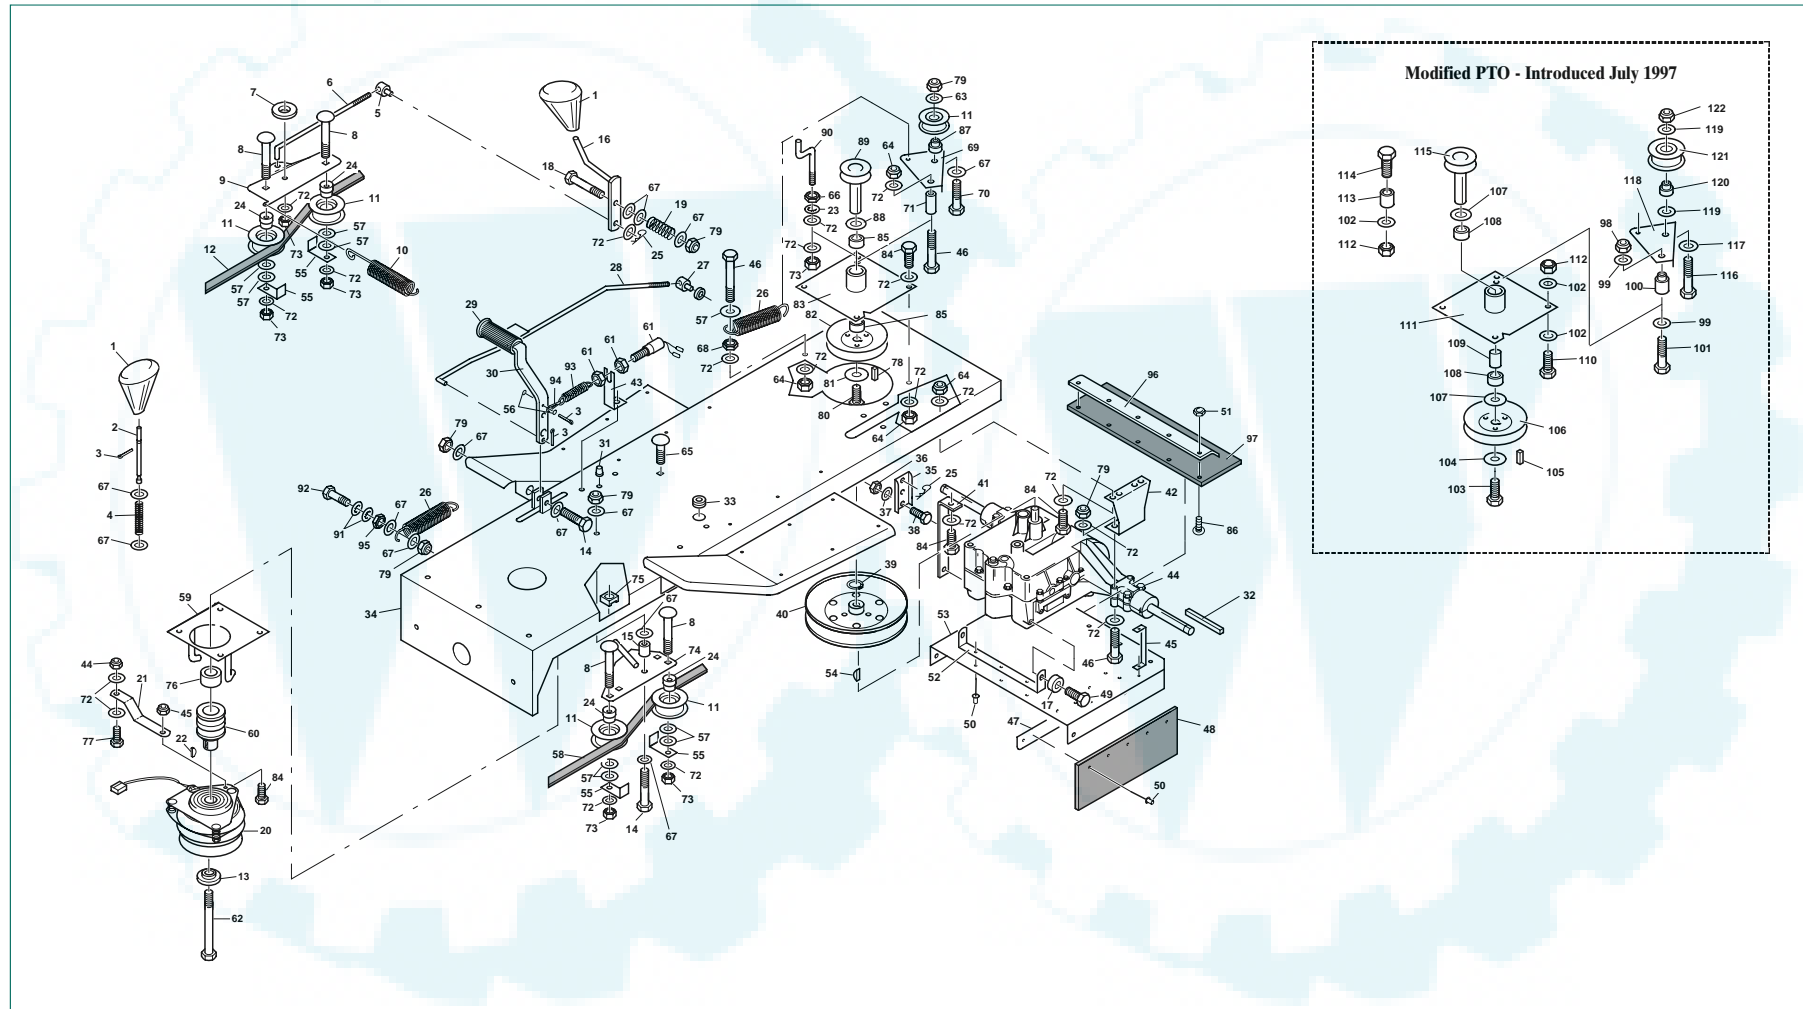

Westwood

Tractor Chassis, PTO, Brake & Cutter Controls

THE BEST OF BRITISH ENGINEERING